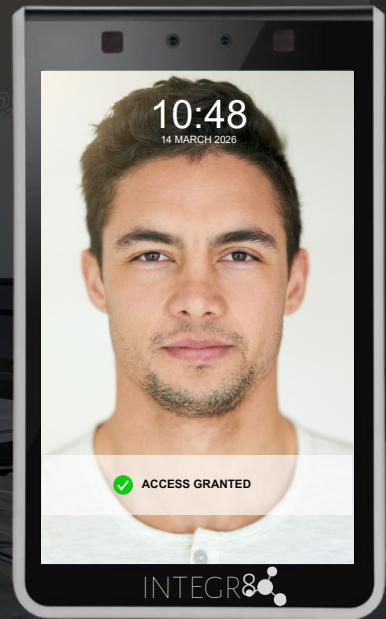

INTEGR8 5-INCH FACE RECOGNITION, FINGERPRINT AND CARD TERMINAL

»»» Main Features

- Face recognition accuracy $\geq 99.9\%$
- Recognition speed $< 0.3S$
- 24,000 face database
- 3,000 fingerprint database
- 69,000 recognition records
- Face anti-counterfeiting
- IP65
- Adapts to complex lighting environments

INTEGR8 8-INCH FACE RECOGNITION TERMINAL OUTDOOR

»»» Main Features

- Face recognition accuracy $\geq 99.9\%$
- Recognition speed $< 0.2S$
- 30,000 face database
- 80,000 recognition records
- Face anti-counterfeiting
- Adapts to complex lighting environments
- Support video cloud intercom
- Standard card swipe, WIFI function
- IP66 waterproof and dustproof
- Customisable Standby Content

»»» Size

Processor	Domestic dual-core processor+1G+16G EMMC
Operating System	Linux operating system
Camera	Dual camera, 2MP, 1920*1080
Operating temperature	-30°C - +60°C
Lens	4.5mm
Wifi module	Yes
Bluetooth module	Yes
Touch Screen	Yes, Multi-touch screen
Speaker	Yes with Voice Prompt

INTEGR8 8-INCH FACE RECOGNITION TERMINAL INDOOR

»»» Main Features

- Face recognition accuracy $\geq 99.9\%$
- Recognition speed $< 0.2S$
- 20,000 face database
- 80,000 recognition records
- Face anti-counterfeiting
- Adapts to complex lighting environments
- Support video cloud intercom
- Standard card swipe, WIFI function
- IP54 rated
- Customisable Standby Content