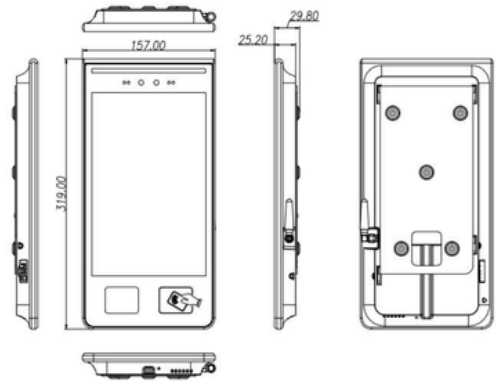

»»» Size

Processor	Domestic dual-core processor+1G+16G EMMC
Operating System	Linux operating system
Camera	Dual camera, 2MP, 1920*1080
Operating temperature	-30°C - +60°C
Lens	4.5mm
Wifi module	Yes
Bluetooth module	Yes
Touch Screen	Yes, Multi-touch screen
Speaker	Yes with Voice Prompt

»»» Size

Processor	Domestic dual-core processor+1G+16G EMMC
Operating System	Linux operating system
Camera	Binocular, 2.1 million effective pixels, 1920*1080
Operating temperature	-30°C - +70°C
Lens	4.5mm
Wifi module	Yes
Bluetooth module	Yes
Touch Screen	Yes, Multi-touch screen
Speaker	Yes with Voice Prompt