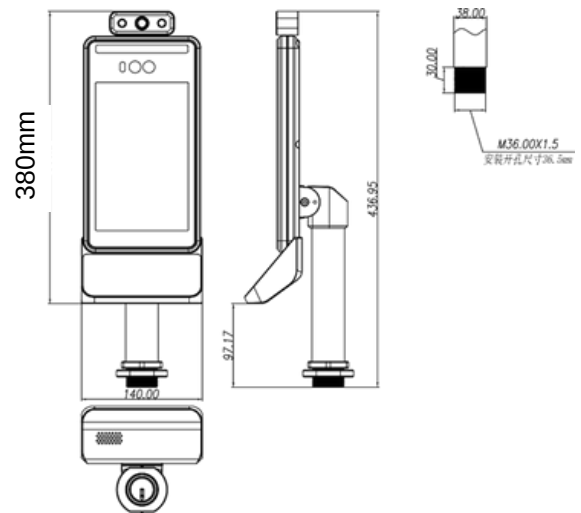

»»» Size

Focal Length	2.8-12mm
Aperture	1.6
Field View	(H)97.1°(W) - 32.3°(T) (V)50.6°(W) - 18.2°(T) (D)118.0°(W) - 37.1°(T)
Day and night mode	Support timing conversion; manual conversion; automatic conversion

»»» Size

Processor	Domestic Dual-Core ARM Cortex-A7, @1.0GHz
Operating System	Linux operating system
Camera	Binocular, 2.1 million effective pixels, 1920*1080
Operating temperature	0°C - 40°C
Lens	4.5mm
Wifi module	No
Bluetooth module	No
Touch Screen	Yes, Multi-touch screen
Speaker	Yes with Voice Prompt