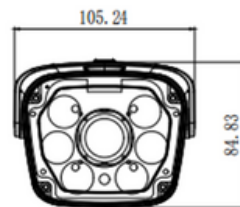

»»» Size

Dimensions	86 x 55 x 14mm
Operating Voltage	DC12V/24V
Operating Current	1A
Sensitive Distance	3 - 20cm

IP Surveillance

Cameras

AI Box

LNPR Cameras

INTEGR8 AI 4MP DOME CAMERA

»»» Main Features

Focal Length	6-22mm (optional)
Aperture	1.6
Field View	(H) 41.1°(W) - 16.6°(T) (D)52.8°(W) - 20.8°(T)
Day and night mode	Support timing conversion; manual conversion; automatic conversion

INTEGR8 AI 4MP BULLET CAMERA

»»» Size

Focal Length	2.8-12mm
Aperture	1.6
Field View	(H)97.1°(W) - 32.3°(T) (V)50.6°(W) - 18.2°(T) (D)118.0°(W) - 37.1°(T)
Day and night mode	Support timing conversion; manual conversion; automatic conversion