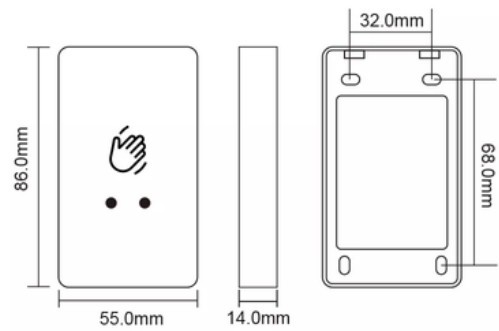

Dimensions	86 x 55 x 48mm
Operating Voltage	DC12V
Operating Current	1A
Mounting Holes	Yes

INTEGR8 NO TOUCH SENSOR

»»» Main Features

- Sleek slim design
- NO / NC / COM
- No 4x2 box required
- Variable timer
- Variable distance

»»» Size

Dimensions	86 x 55 x 14mm
Operating Voltage	DC12V/24V
Operating Current	1A
Sensitive Distance	3 - 20cm

IP Surveillance

Cameras

AI Box

LNPR Cameras

INTEGR8 AI 4MP DOME CAMERA

»»» Main Features

»»» Size

Focal Length	2.8-12mm
Aperture	1.6
Field View	(H)97.1°(W) - 32.3°(T) (V)50.6°(W) - 18.2°(T) (D)118.0°(W) - 37.1°(T)
Day and night mode	Support timing conversion; manual conversion; automatic conversion