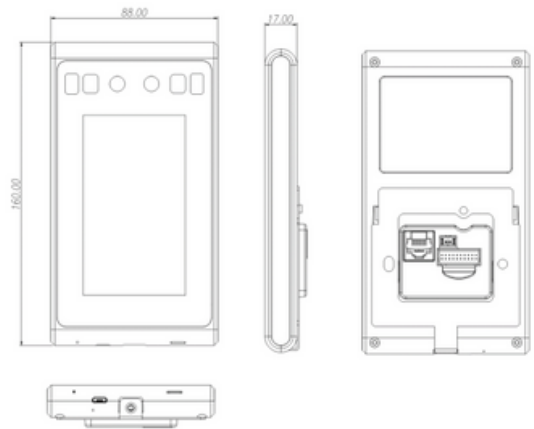

»»» Size

Processor	Dual-Core ARM Cortex-A7 @1.0GHz
Operating System	Linux operating system
Camera	Binocular, 2.1 million effective pixels, 1920*1080
Operating temperature	-20°C - +55°C
Lens	4.5mm
Wifi module	Yes
Bluetooth module	Yes
Touch Screen	Yes, Multi-touch screen
Speaker	Yes with Voice Prompt