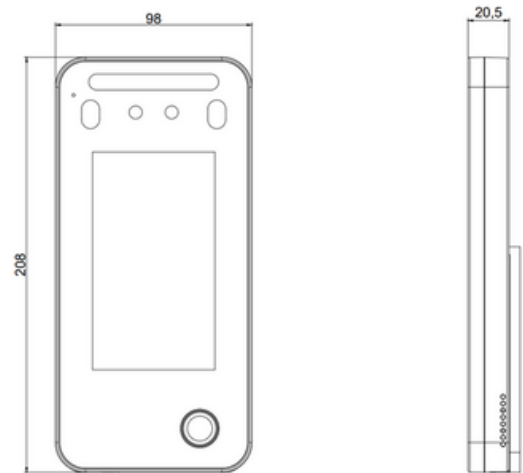

»»» Size

Processor	Dual-Core ARM Cortex-A7 @1.0GHz
Operating System	Linux operating system
Camera	Binocular, 2.1 million effective pixels, 1920*1080
Operating temperature	-20°C - +60°C
Lens	4.5mm
Wifi module	Yes
Bluetooth module	Yes
Touch Screen	Yes, Multi-touch screen
Speaker	Yes with Voice Prompt