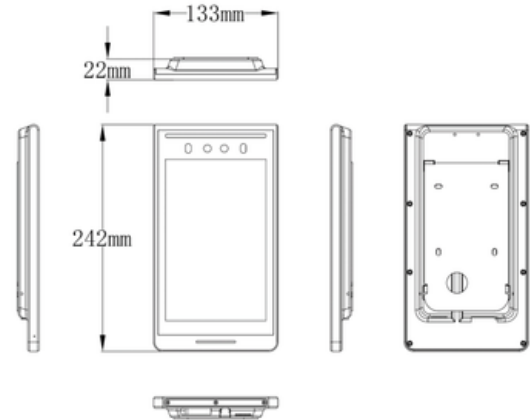

»»» Size

Processor	Domestic dual-core processor+1G+16G EMMC
Operating System	Linux operating system
Camera	Dual camera, 2MP, 1920*1080
Operating temperature	-30°C - +60°C
Lens	4.5mm
Wifi module	Yes
Bluetooth module	Yes
Touch Screen	Yes, Multi-touch screen
Speaker	Yes with Voice Prompt