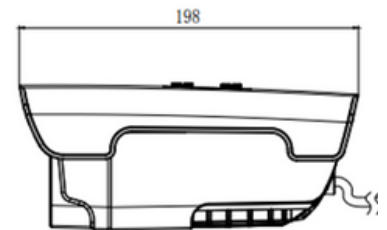

»»» Size

Focal Length	2.8-12mm
Aperture	1.6
Field View	(H)97.1°(W) - 32.3°(T) (V)50.6°(W) - 18.2°(T) (D)118.0°(W) - 37.1°(T)
Day and night mode	Support timing conversion; manual conversion; automatic conversion