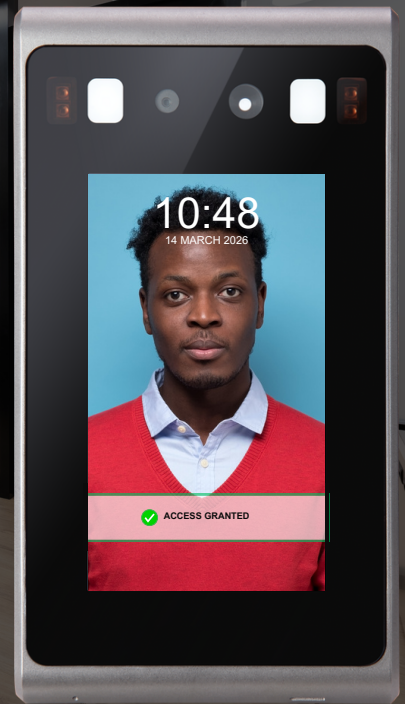

NO: O
GENDE
AGE G
ETHNI
HUMAN
TIME.
DETEC
POS (

INTEGR8 

Hardware

Access Control

Readers
Controllers
Peripherals

INTEGR8 4.3-INCH FACE RECOGNITION TERMINAL

»»» Main Features

- Face recognition accuracy $\geq 99.9\%$
- Recognition speed $< 0.2S$
- 20,000 face database
- 60,000 recognition records
- Face anti-counterfeiting
- Adapts to complex lighting environments

»»» Size

Processor	Dual-Core ARM Cortex-A7 @1.0GHz
Operating System	Linux operating system
Camera	Binocular, 2.1 million effective pixels, 1920*1080
Operating temperature	-20°C - +55°C
Lens	4.5mm
Wifi module	Yes
Bluetooth module	Yes
Touch Screen	Yes, Multi-touch screen
Speaker	Yes with Voice Prompt

INTEGR8 5-INCH FACE RECOGNITION, FINGERPRINT AND CARD TERMINAL

»»» Main Features

- Face recognition accuracy $\geq 99.9\%$
- Recognition speed $< 0.3S$
- 24,000 face database
- 3,000 fingerprint database
- 69,000 recognition records
- Face anti-counterfeiting
- IP65
- Adapts to complex lighting environments

INTEGR8 8-INCH FACE RECOGNITION TERMINAL OUTDOOR

»»» Main Features

- Face recognition accuracy $\geq 99.9\%$
- Recognition speed $< 0.2S$
- 30,000 face database
- 80,000 recognition records
- Face anti-counterfeiting
- Adapts to complex lighting environments
- Support video cloud intercom
- Standard card swipe, WIFI function
- IP66 waterproof and dustproof
- Customisable Standby Content