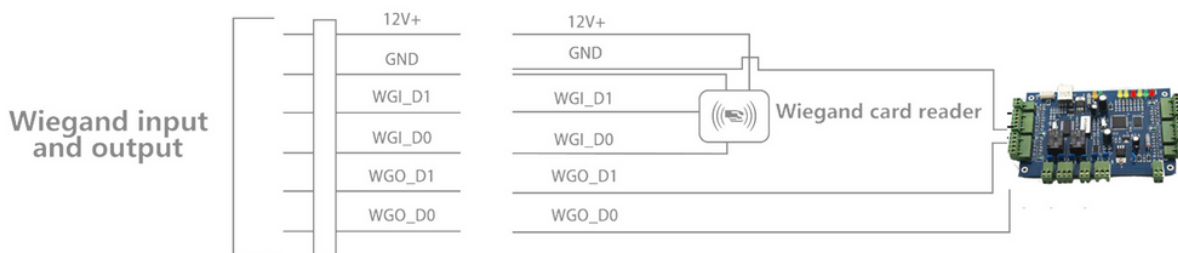

INTEGR8 10.1-INCH FACE RECOGNITION, QR CODE TERMINAL

»»» Main Features

- Face recognition accuracy $\geq 99.9\%$
- Recognition speed $< 0.2S$
- 30,000 face database
- 80,000 recognition records
- Face anti-counterfeiting
- Adapts to complex lighting environments
- Support video cloud intercom
- Built-in QR code, IC/ID reader
- IP66 waterproof and dustproof
- **Customisable Standby Content (Slide show)**

»»» Size

Processor	Domestic dual-core processor+1G+16G EMMC
Operating System	Linux operating system
Camera	Binocular, 2.1 million effective pixels, 1920*1080
Operating temperature	-30°C - +70°C
Lens	4.5mm
Wifi module	Yes
Bluetooth module	Yes
Touch Screen	Yes, Multi-touch screen
Speaker	Yes with Voice Prompt

>>> Integr8 Readers Wiring Diagram

AUTHENTIC8 SMART BOX

Authentic8 smart box is a secure relay box that is connected to the wireless network. It requires 12volts in order to power the device up and it has 1 x request to exit input and 1 x magnetic lock/strike lock output. The device can be concealed in a ceiling or mounted to a wall.